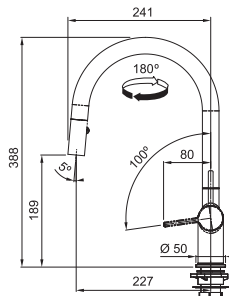

FN 4090.xxx ACTIVE NEW NOVÉ

FN 4090.031 ACTIVE NEW Chrom
FN 4090.901 ACTIVE NEW Matná černá
FN 4090.902 ACTIVE NEW Matná bílá