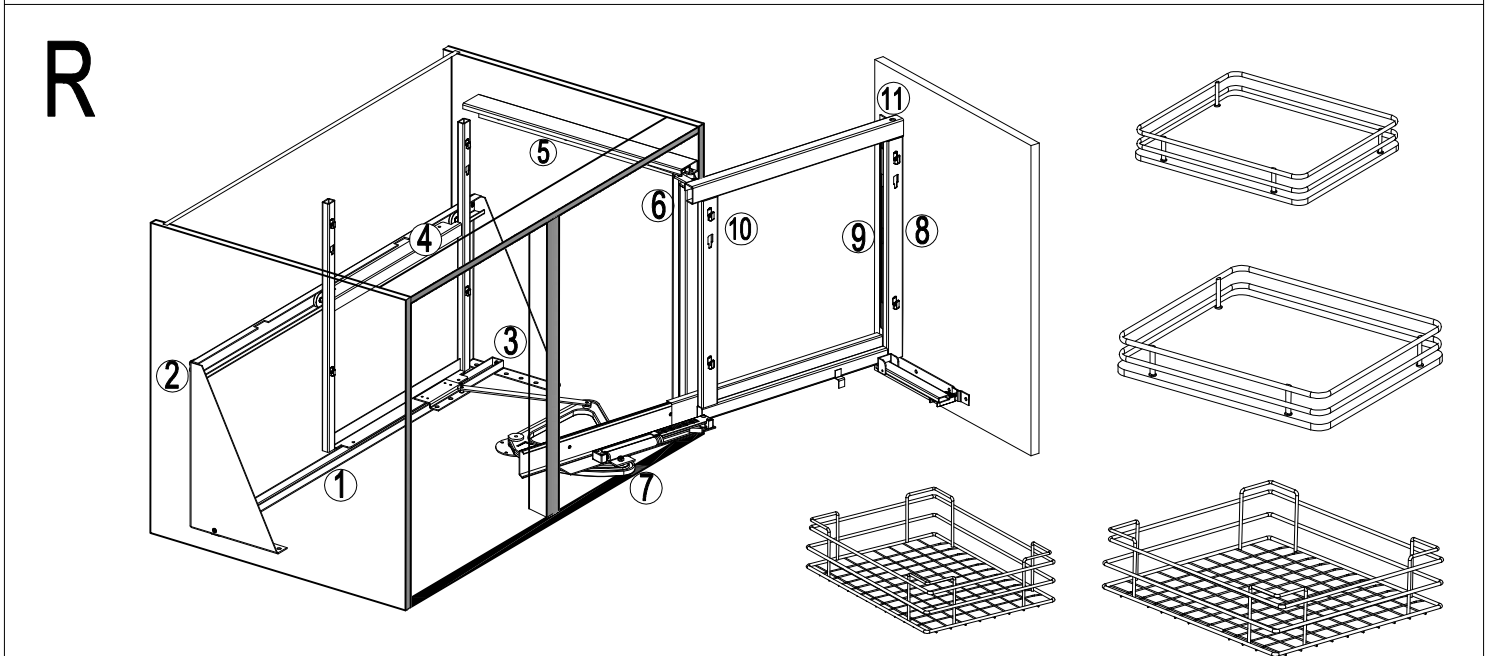

Pull Out Magic Corner Kit (900mm)¹⁶

unit:mm

(900mm)¹⁶

1

2

3

4

(900mm)¹⁶

5

6

(900mm)¹⁶

7

8

(900mm)¹⁶

9

L

R

10

ASSEMBLE

L

DISASSEMBLE

R

(900mm)¹⁶

11