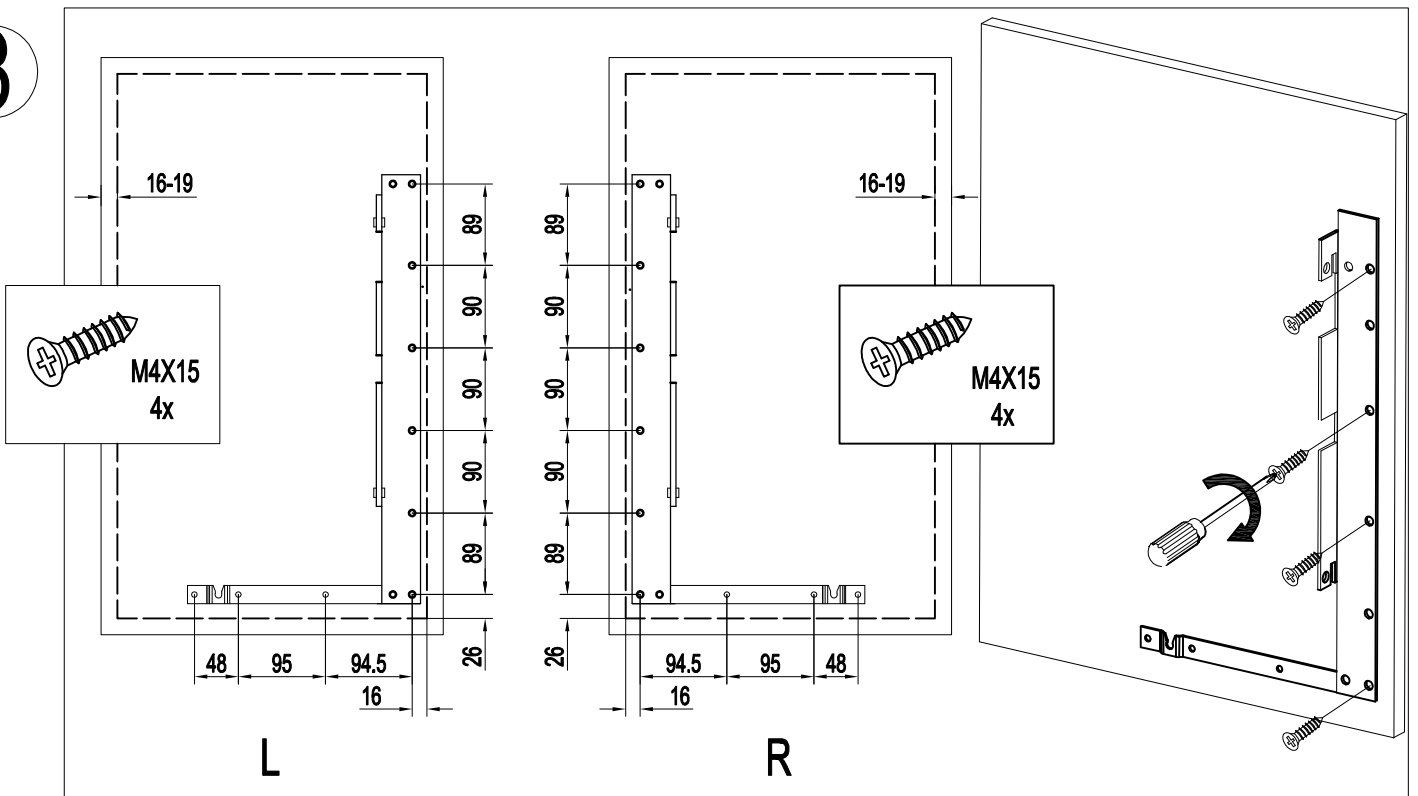

Pull Out Magic Corner Kit (900mm)¹⁶

unit:mm

(900mm)¹⁶

1

2

3

4

(900mm)¹⁶

5

6

(900mm)¹⁶

7

8

(900mm)¹⁶

9

L

R

10

ASSEMBLE

L

DISASSEMBLE

R

(900mm)¹⁶

11