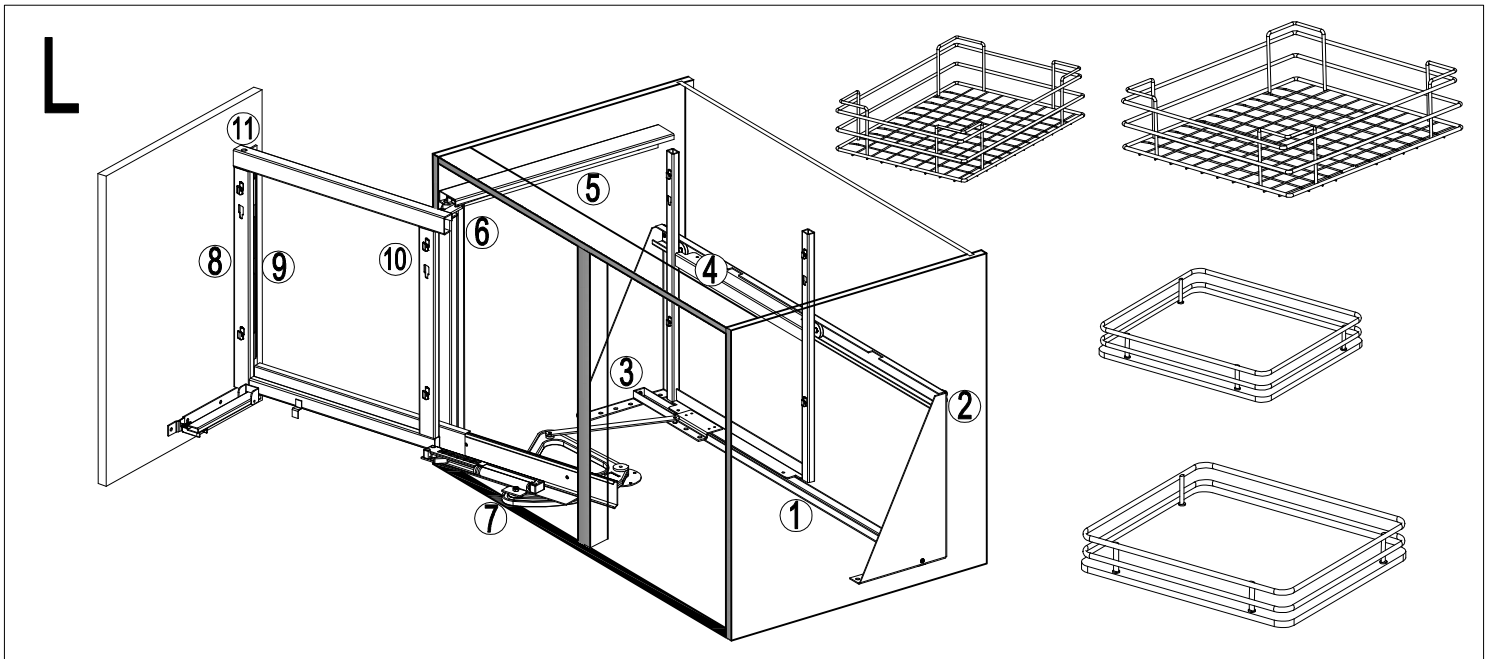

Pull Out Magic Corner Kit (900mm)¹⁶

unit:mm

(900mm)¹⁶

1

2

3

4

(900mm)¹⁶

5

6

(900mm)¹⁶

7

8

(900mm)¹⁶

9

L

R

10

ASSEMBLE

L

DISASSEMBLE

R

(900mm)¹⁶

11