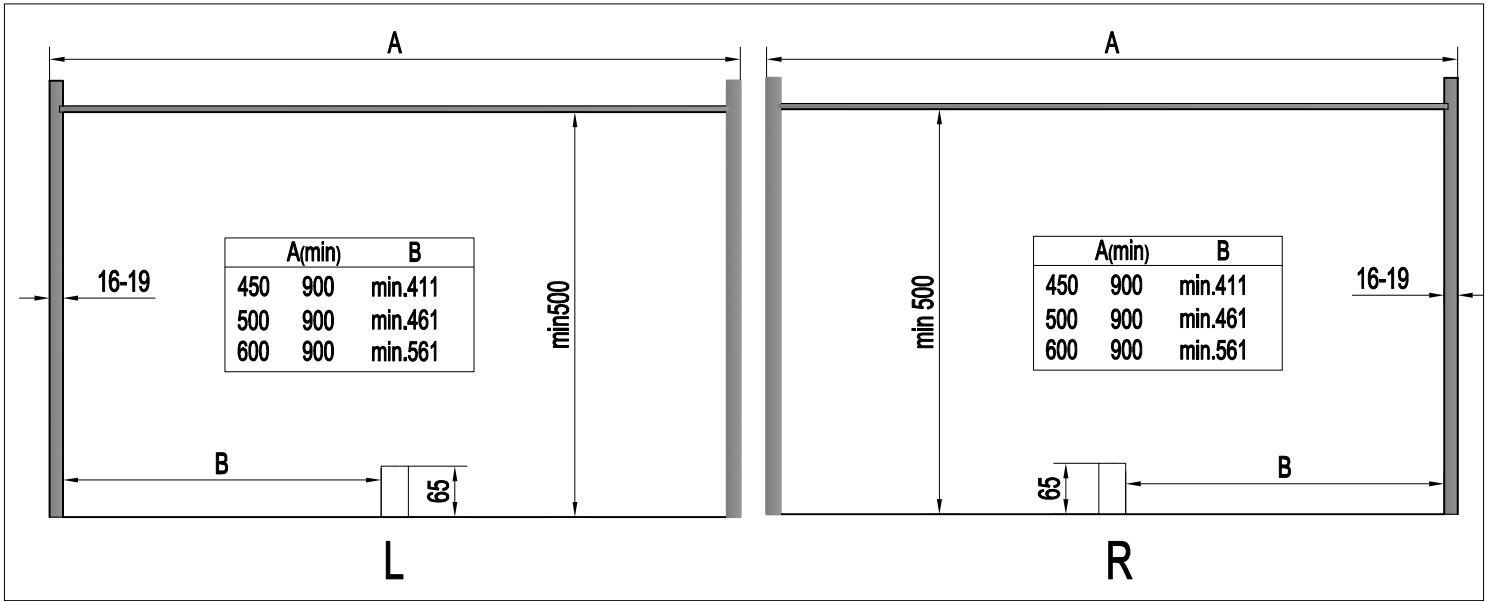

Pull Out Magic Corner Kit (900mm)¹⁶

unit:mm

(900mm)¹⁶

1

2

3

4

(900mm)¹⁶

5

6

(900mm)¹⁶

7

8

(900mm)¹⁶

9

L

R

10

ASSEMBLE

L

DISASSEMBLE

R

(900mm)¹⁶

11