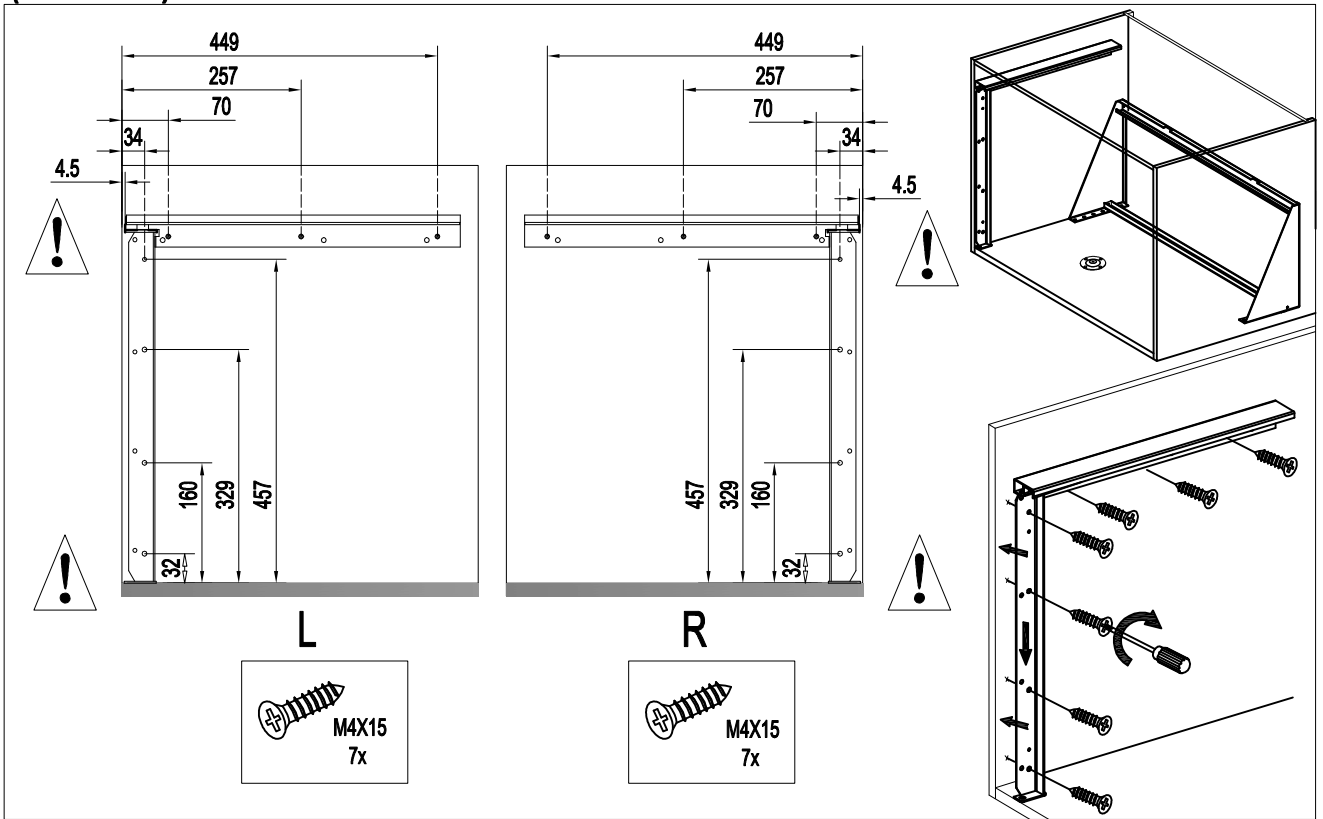

Pull Out Magic Corner Kit (900mm)¹⁶

unit:mm

(900mm)¹⁶

1

2

3

4

(900mm)¹⁶

5

6

(900mm)¹⁶

7

8

(900mm)¹⁶

9

L

R

10

ASSEMBLE

L

DISASSEMBLE

R

(900mm)¹⁶

11