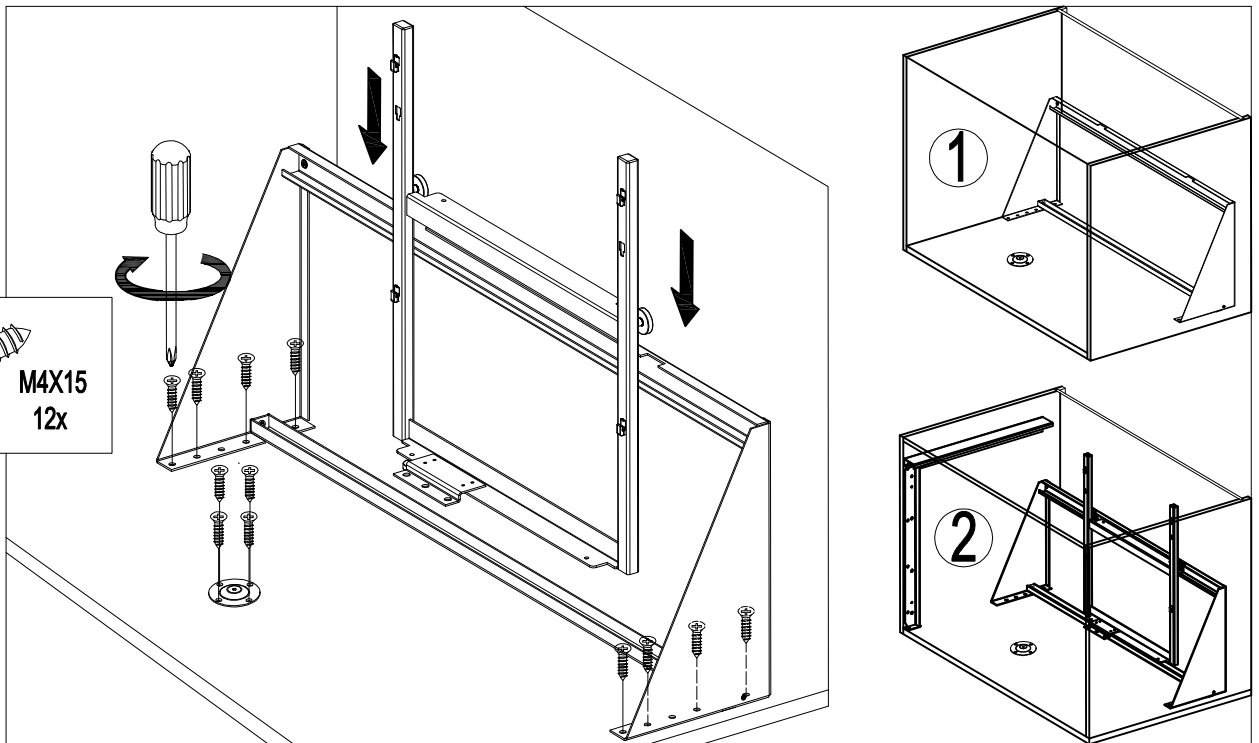

Pull Out Magic Corner Kit (900mm)¹⁶

unit:mm

(900mm)¹⁶

1

2

3

4

(900mm)¹⁶

5

6

(900mm)¹⁶

7

8

(900mm)¹⁶

9

L

R

10

ASSEMBLE

L

DISASSEMBLE

R

(900mm)¹⁶

11