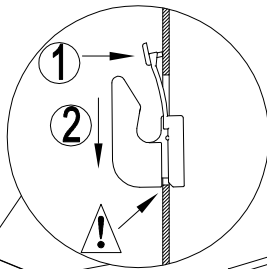

Pull Out Magic Corner Kit (900mm)¹⁶

unit:mm

(900mm)¹⁶

1

2

3

4

(900mm)¹⁶

5

6

(900mm)¹⁶

7

8

(900mm)¹⁶

9

L

R

10

ASSEMBLE

L

DISASSEMBLE

R

(900mm)¹⁶

11