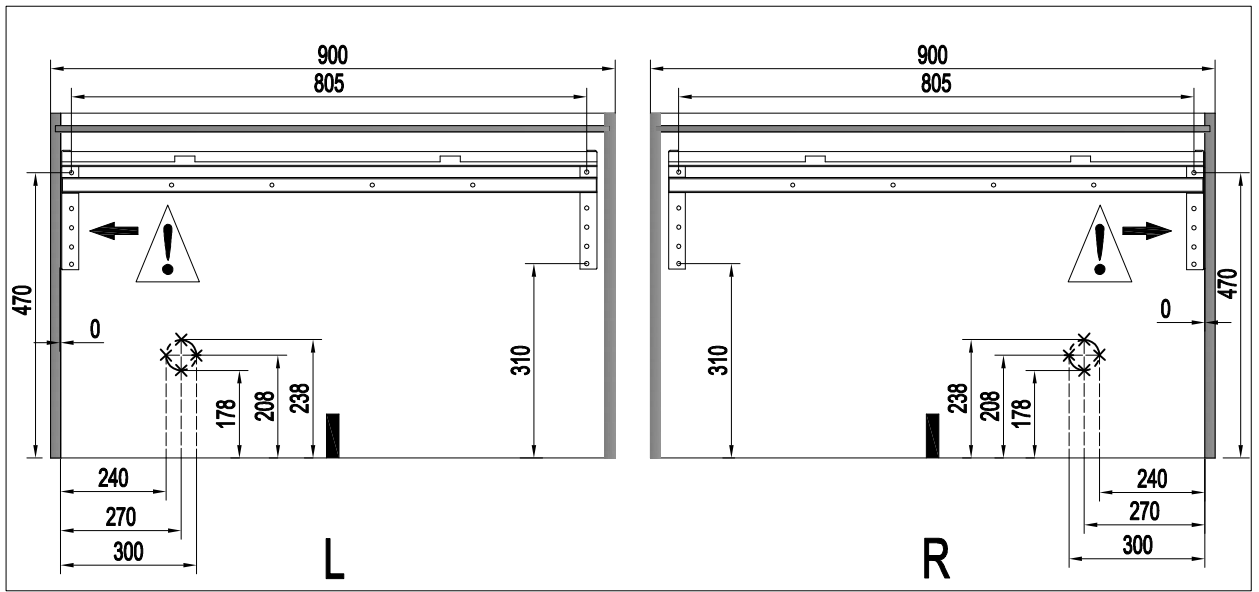

Pull Out Magic Corner Kit (900mm)¹⁶

unit:mm

(900mm)¹⁶

1

2

3

4

(900mm)¹⁶

5

6

(900mm)¹⁶

7

8

(900mm)¹⁶

9

L

R

10

ASSEMBLE

L

DISASSEMBLE

R

(900mm)¹⁶

11