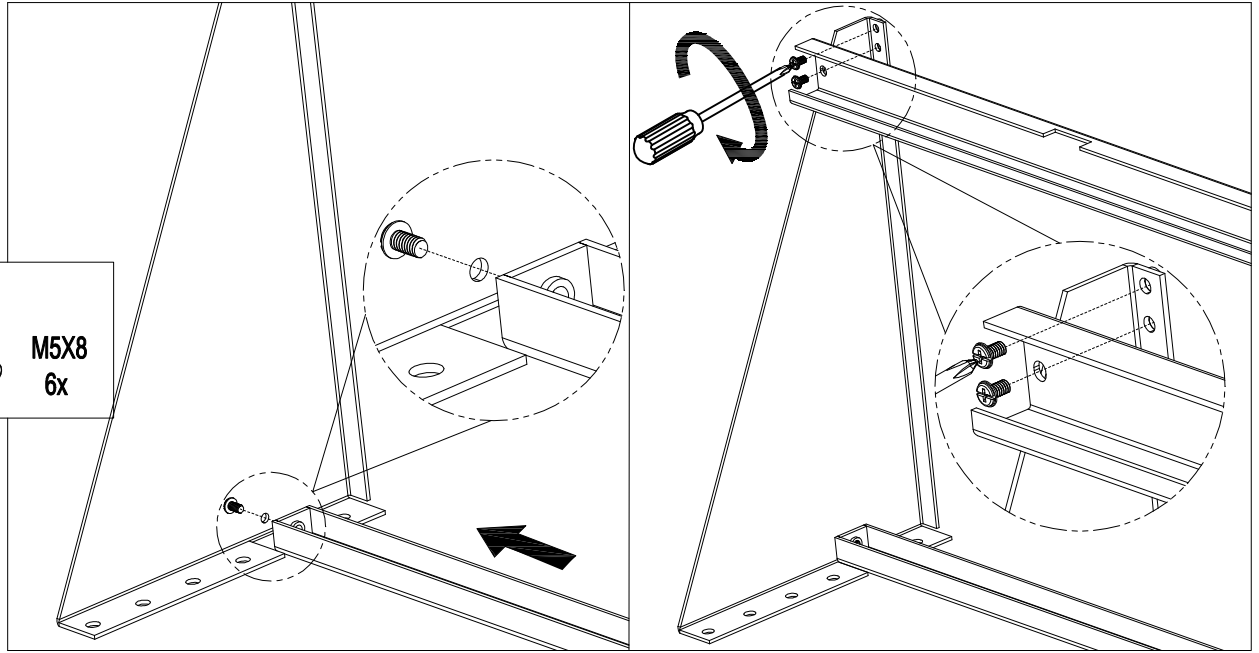

Pull Out Magic Corner Kit (900mm)¹⁶

unit:mm

(900mm)¹⁶

1

2

3

4

(900mm)¹⁶

5

6

(900mm)¹⁶

7

8

(900mm)¹⁶

9

L

R

10

ASSEMBLE

L

DISASSEMBLE

R

(900mm)¹⁶

11