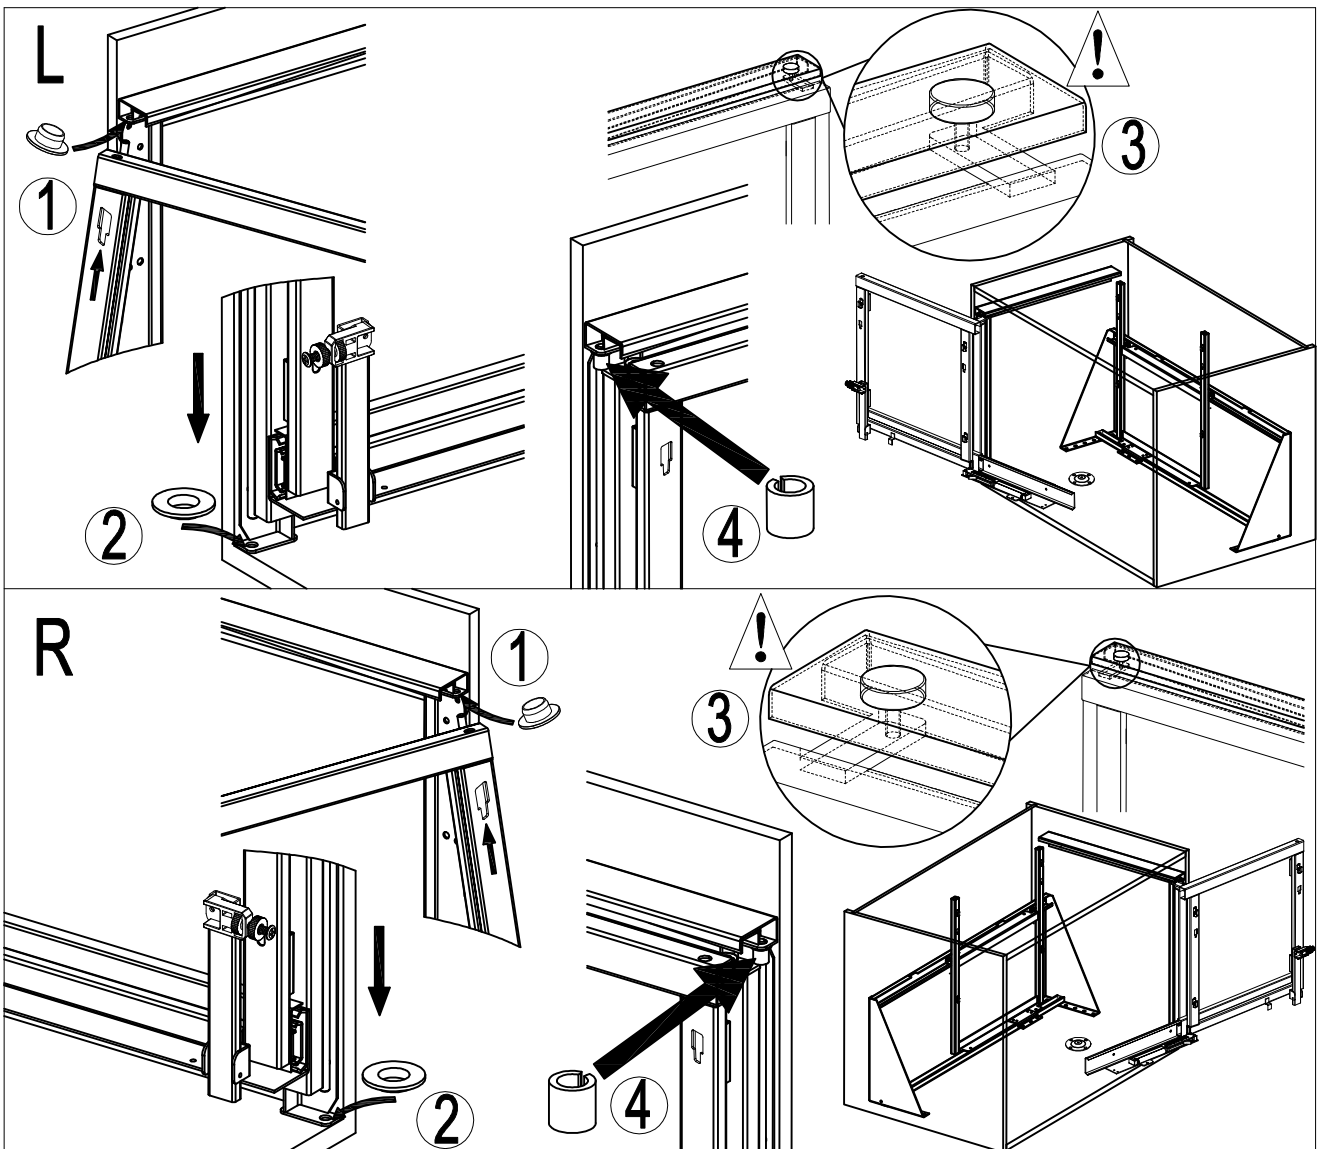

Pull Out Magic Corner Kit (900mm)¹⁶

unit:mm

(900mm)¹⁶

1

2

3

4

(900mm)¹⁶

5

6

(900mm)¹⁶

7

8

(900mm)¹⁶

9

L