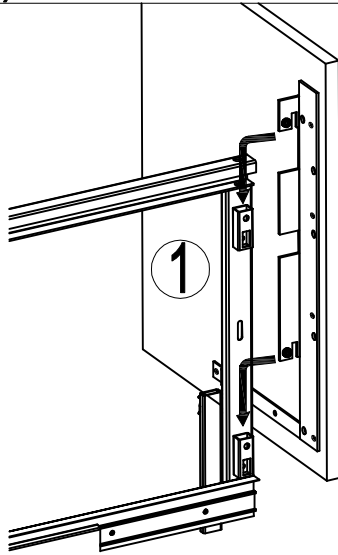

Pull Out Magic Corner Kit (900mm)¹⁶

unit:mm

(900mm)¹⁶

1

2

3

4

(900mm)¹⁶

5

6

(900mm)¹⁶

7

8

(900mm)¹⁶

9

L