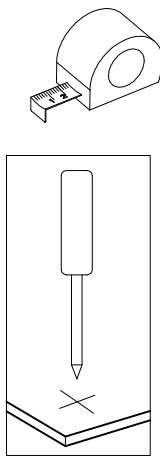

Pull Out Magic Corner Kit (900mm)¹⁶

unit:mm

(900mm)¹⁶

1

2

3

4

(900mm)¹⁶

5

6

(900mm)¹⁶

7

8

(900mm)¹⁶

9

L

R

10

ASSEMBLE

L

DISASSEMBLE

R

(900mm)¹⁶

11