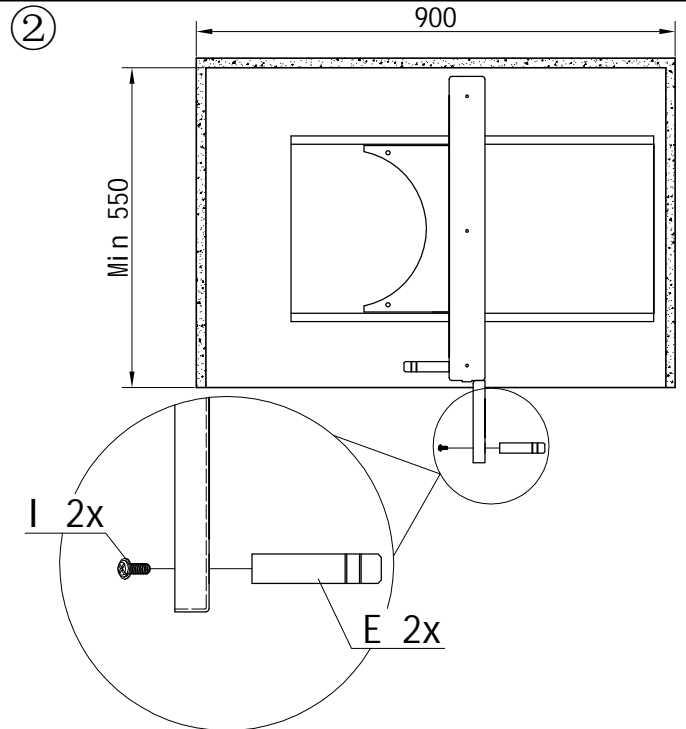

Complete Pull Out Magic Corner (900)

Unit: mm

A		1x
B		1x
C		2x
D		4x
E		2x
F		3x
G		3x
H		12x
I		2x
J		10x