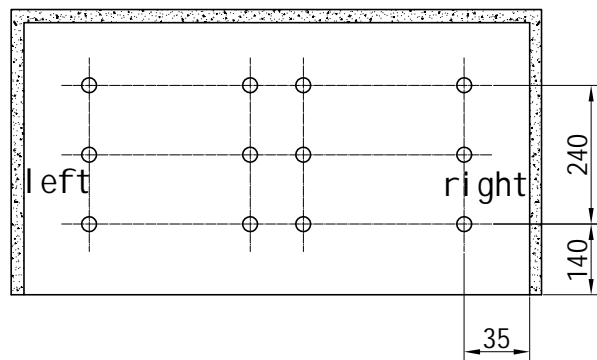

Complete Pull Out Magic Corner (900)

Unit: mm

A		1x
B		1x
C		2x
D		4x
E		2x
F		3x
G		3x
H		12x
I		2x
J		10x