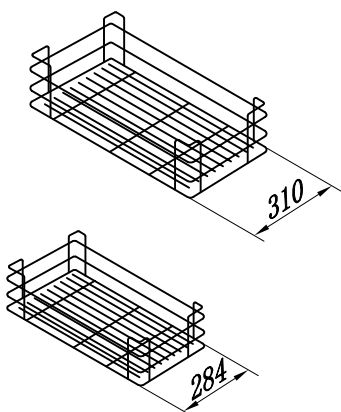

Complete Pull Out Magic Corner (900)

Unit: mm

A		1x
B		1x
C		2x
D		4x
E		2x
F		3x
G		3x
H		12x
I		2x
J		10x