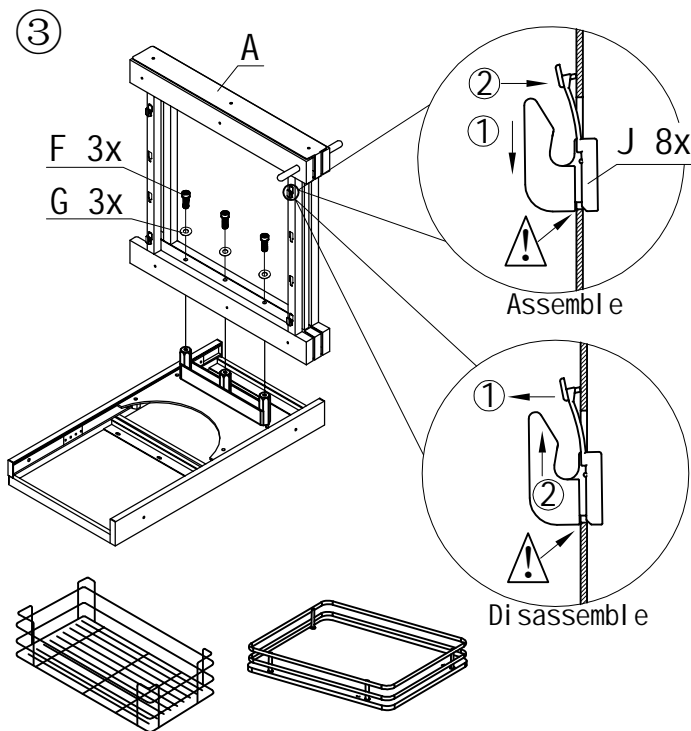

Complete Pull Out Magic Corner (900)

Unit: mm

A		1x
B		1x
C		2x
D		4x
E		2x
F		3x
G		3x
H		12x
I		2x
J		10x